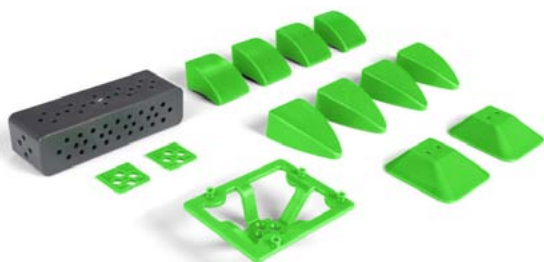

### PLASTIC PARTS PACK A

VR007

6 x servo mount • 6 x swingarm A • 12 x swingarm B • 3 x nuts & bolts package

### PLASTIC PARTS PACK B

VR008

1 x PCB mount • 1 x backbone A • 1 x backbone B • 4 x flat foot •  
4 x sharp foot • 2 x wide foot • 3 x nuts & bolts package