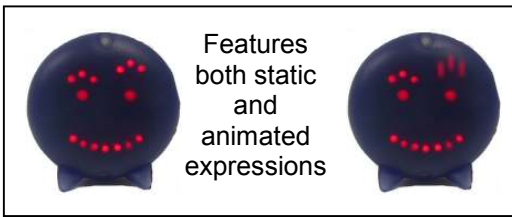

Animated LED Smiley

- ☺ Choice of expressions to suit every mood!
- ☺ Choose between static or animated expressions
- ☺ Great as desktop mood indicator or attention grabber
- ☺ Complete with enclosure

Too much fuel on the BBQ...

Technical:
 Power supply: 3x AAA battery
 Power consumption: 15mA
 Dimensions: 75x75x32mm