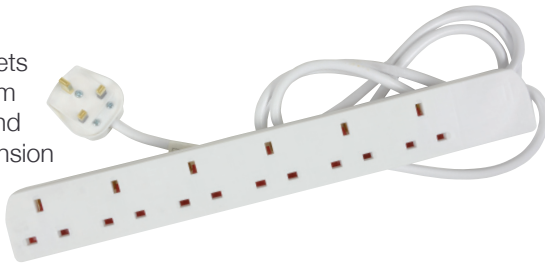

UK 4-Gang Extension Leads

 mercury

Add additional sockets where you need them with this compact and practical mains extension lead fitted with a 13A UK Plug.

Code	Description
093-073	UK 4-Gang Extension Lead 2.0m
093-076	UK 4-Gang Extension Lead 5.0m

UK 6-Gang Extension Lead

 mercury

Add additional sockets where you need them with this compact and practical mains extension lead fitted with a 13A UK Plug.

Code	Description
093-083	UK 6-Gang Extension Lead 2.0m

Multimedia Wallplate with 8K HDMI and USB4 Type-C Sockets

 av:link

Handy 1-gang wallplate houses 8K HDMI and Ultra fast USB4 Type-C sockets to keep your working environment tidy and free from cables.

Code	Description
062-387	8K HDMI & USB4 Type-C Wallplate

 av:link

Sleek and stylish super-speed hub for providing additional ports to laptops, PCs and smart devices with a USB Type-C port.

Code	Description
437-120	3 Port Slim USB3.0 Type-C Hub

IP20 24V Seamless COB LED Strip 5m - RGB