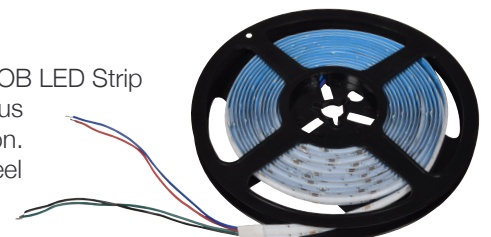

Multimedia Wallplate with 8K HDMI and USB4 Type-C Sockets

 av:link

Handy 1-gang wallplate houses 8K HDMI and Ultra fast USB4 Type-C sockets to keep your working environment tidy and free from cables.

Code	Description
062-387	8K HDMI & USB4 Type-C Wallplate

 av:link

Sleek and stylish super-speed hub for providing additional ports to laptops, PCs and smart devices with a USB Type-C port.

Code	Description
437-120	3 Port Slim USB3.0 Type-C Hub

IP20 24V Seamless COB LED Strip 5m - RGB

 lyt

Multi-colour RGB COB LED Strip provides a continuous linear lighting solution. Supplied on a 5m reel which can be cut to length.

Code	Description
703-667	IP20 24V COB LED Strip 5m - RGB

4-Gang Extension Reel with Thermal Cut Out

 mercury

A strong, plastic mains extension cable reel with 4 mains sockets and fitted with a 13A fused mains plug and thermal cut out.

Code	Description
093-090	4-Gang Extension Reel with Thermal Cut-Out 10m